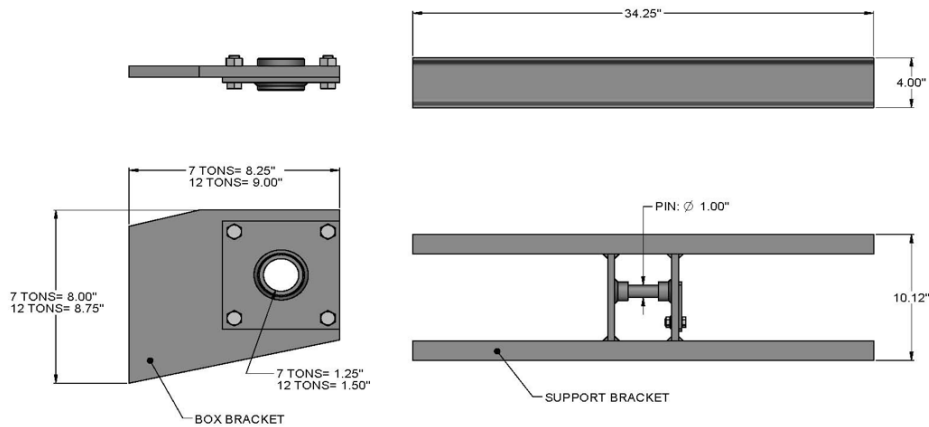

7 TONS-INVERTED TELESCOPIC CYLINDERS															
PART NUMBER	CAPACITY	STROKE	OUTSIDE DIAMETER	A	B	C	D	E	F	G	H	I	J	PORT	WEIGHT (LBS)
TC-07833-S-PT	7 TONS	78"	3.75"	34.62"	7.00"	1.00"	2.00"	1.015"	1.25"	2.10"	1.25"	9.00"	4.30"	1/2 SAE-08	86
TC-09033-S-PT		90"	3.75"	38.62"											94
TC-10833-S-PT		108"	3.75"	44.62"											106

12 TONS-INVERTED TELESCOPIC CYLINDERS															
PART NUMBER	CAPACITY	STROKE	OUTSIDE DIAMETER	A	B	C	D	E	F	G	H	I	J	PORT	WEIGHT (LBS)
TC-07843-S-PT	12 TONS	78"	4.50"	33.87"	7.00"										99
TC-09043-S-PT		90"	4.50"	37.87"											109
TC-10843-S-PT		108"	4.50"	43.87"											125
TC-12043-S-PT		120"	4.50"	47.87"	13.00"	1.00"	2.00"	1.015"	1.50"	2.12"	1.50"	10.50"	5.00"	1/2 SAE-0	138
TC-12043M-S-PT		120"	4.50"	47.87"											137
TC-13243M-S-PT		132"	4.50"	47.87"											157
TC-14443M-S-PT		144"	4.50"	47.87"											171

RETRACTED TOLERANCE ± 1/8"

TELESCOPIC ACCESSORIES	
PART NUMBER	DESCRIPTION
TC-SB	BRACKET FOR 7 AND 12 TONS
TC-S07	BOX BRACKET KIT 7 TONS
TC-S12	BOX BRACKET KIT 12 TONS

HYDRO CUSTOM IS NOT RESPONSIBLE FOR INCORRECT RESULTS OBTAINED WITH FIGURES IN THIS DOCUMENT. INFORMATION IS FOR REFERENCE ONLY. NO OTHER CONDITIONS ARE EXPRESSED OR IMPLIED.